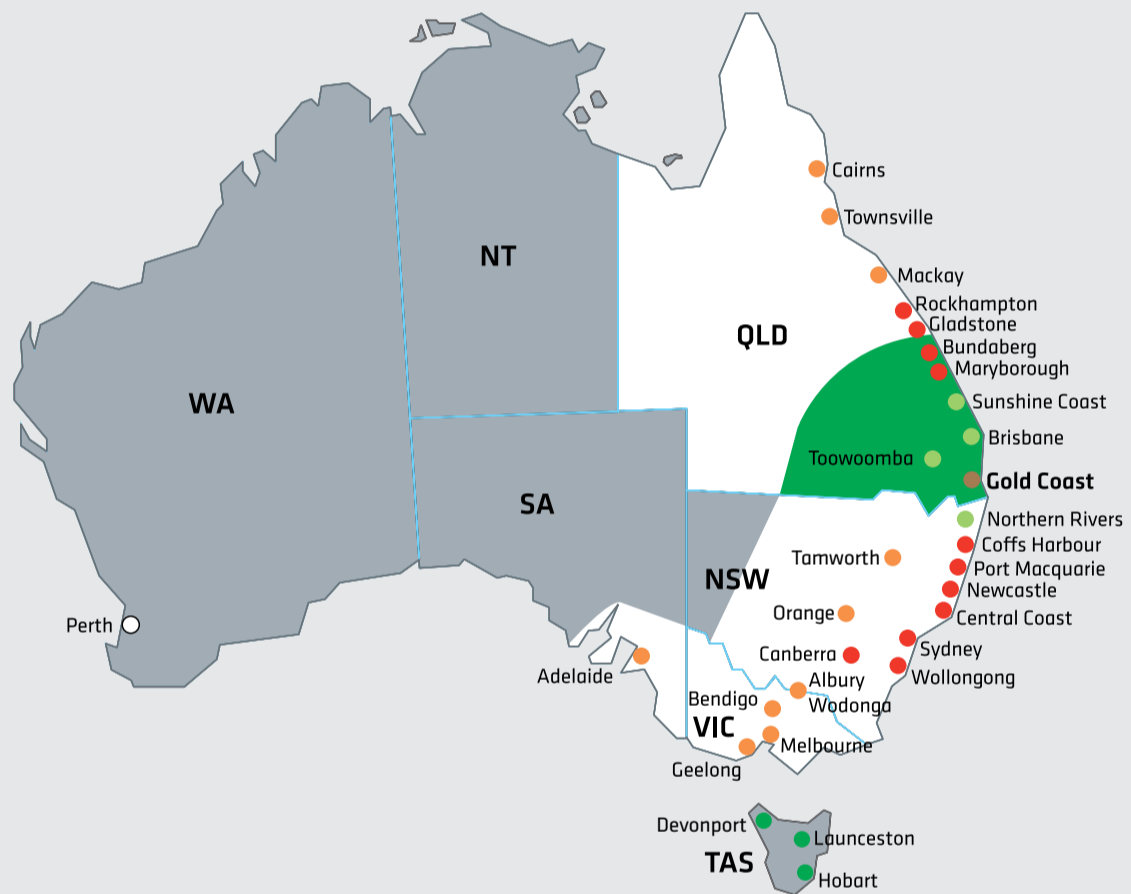

Gold Coast customer pricing

Local & shorthaul delivery

Same day delivery[†] to:

- Gold Coast
- Brisbane
- Sunshine Coast
- Toowoomba
- Northern Rivers

| Local parcels | | |
|---------------|---------------------|-----------------|
| Product | | Price (ex. GST) |
| Blue label | Maximum weight 25kg | \$9.00* |

| Local zone | Some outer regions and residential areas serviced once daily |
|-----------------|--|
| Adelaide | 3 - 4 days |
| Albury | 2 - 3 days |
| Bendigo | 3 - 4 days |
| Brisbane | 1 day |
| Bundaberg | 1 - 2 days |
| Cairns | 2 - 3 days |
| Canberra | 2 - 3 days |
| Central Coast | 1 - 2 days |
| Coffs Harbour | 1 - 2 days |
| Devonport | 4 - 5 days |
| Geelong | 3 - 4 days |
| Gladstone | 1 - 2 days |
| Gold Coast | 1 day |
| Hobart | 5 - 6 days |
| Launceston | 4 - 5 days |
| Mackay | 1 - 2 days |
| Maryborough | 1 - 2 days |
| Melbourne | 2 - 4 days |
| Newcastle | 1 - 2 days |
| Northern Rivers | 1 - 2 days |
| Orange | 3 - 4 days |
| Perth | 7 - 9 days |
| Port Macquarie | 1 - 2 days |
| Rockhampton | 1 - 2 days |
| Sunshine Coast | 1 - 2 days |
| Sydney | 1 - 3 days |
| Tamworth | 1 - 3 days |
| Toowoomba | 1 - 2 days |
| Townsville | 2 - 3 days |
| Wide Bay | 1 - 2 days |
| Wollongong | 2 - 3 days |